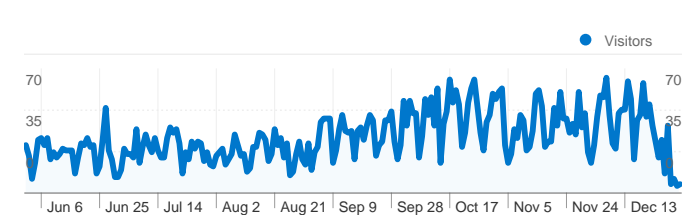

**Site Usage**

**7,716** Visits

**44.08%** Bounce Rate

**41,955** Pageviews

**00:05:38** Avg. Time on Site

**5.44** Pages/Visit

**78.88%** % New Visits

**Visitors Overview**

**6,095 people visited this site**

 **7,716** Visits

 **6,095** Absolute Unique Visitors

 **41,955** Pageviews

 **5.44** Average Pageviews

 **00:05:38** Time on Site

 **44.08%** Bounce Rate

 **78.88%** New Visits

**7,716 visits came from 113 countries/territories**

Site Usage

Country/Territory	Visits	Pages/Visit	Avg. Time on Site	% New Visits	Bounce Rate
United Arab Emirates	4,359	5.83	00:05:55	76.81%	43.45%
India	668	5.13	00:05:46	83.68%	40.27%
United States	297	3.18	00:02:21	90.91%	59.26%
Pakistan	268	6.22	00:06:29	85.82%	43.66%
China	225	8.13	00:09:44	61.78%	36.00%
United Kingdom	160	5.40	00:05:02	83.12%	40.00%
Saudi Arabia	123	4.37	00:04:27	82.93%	43.90%
Greece	87	2.67	00:02:13	89.66%	55.17%
Germany	79	4.63	00:05:41	87.34%	40.51%