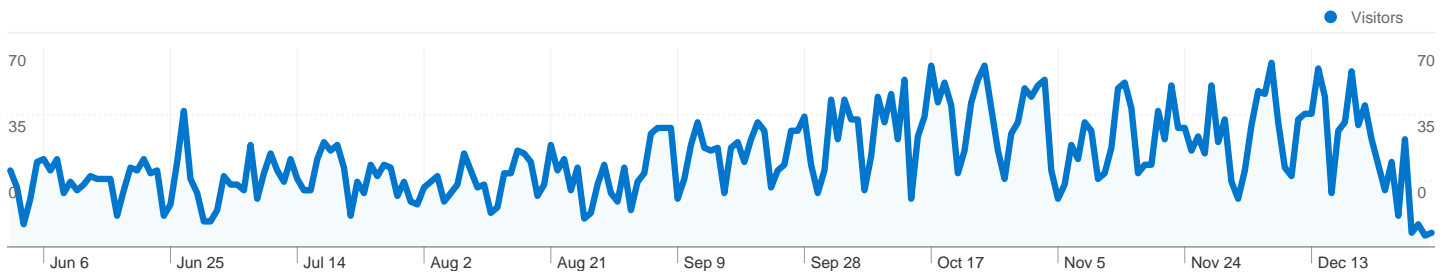

**Site Usage**

**7,716** Visits

**44.08%** Bounce Rate

**41,955** Pageviews

**00:05:38** Avg. Time on Site

**5.44** Pages/Visit

**78.88%** % New Visits

**Visitors Overview**

**Visitors**  
**6,095**

**Map Overlay**

**Traffic Sources Overview**

**Content Overview**

Pages	Pageviews	% Pageviews
/index.php?ID=Logistics_Dubai	12,581	29.99%
/index.php?ID=Transportation_	3,396	8.09%
/index.php?ID=Freight_Dubai	3,045	7.26%
/index.php?ID=Warehousing_D	2,484	5.92%
/	1,433	3.42%

**6,095 people visited this site**

 **7,716** Visits

 **6,095** Absolute Unique Visitors

 **41,955** Pageviews

 **5.44** Average Pageviews

 **00:05:38** Time on Site

 **44.08%** Bounce Rate

 **78.88%** New Visits

**7,716 visits came from 113 countries/territories**

Site Usage

Country/Territory	Visits	Pages/Visit	Avg. Time on Site	% New Visits	Bounce Rate
United Arab Emirates	4,359	5.83	00:05:55	76.81%	43.45%
India	668	5.13	00:05:46	83.68%	40.27%
United States	297	3.18	00:02:21	90.91%	59.26%
Pakistan	268	6.22	00:06:29	85.82%	43.66%
China	225	8.13	00:09:44	61.78%	36.00%
United Kingdom	160	5.40	00:05:02	83.12%	40.00%
Saudi Arabia	123	4.37	00:04:27	82.93%	43.90%
Greece	87	2.67	00:02:13	89.66%	55.17%
Germany	79	4.63	00:05:41	87.34%	40.51%