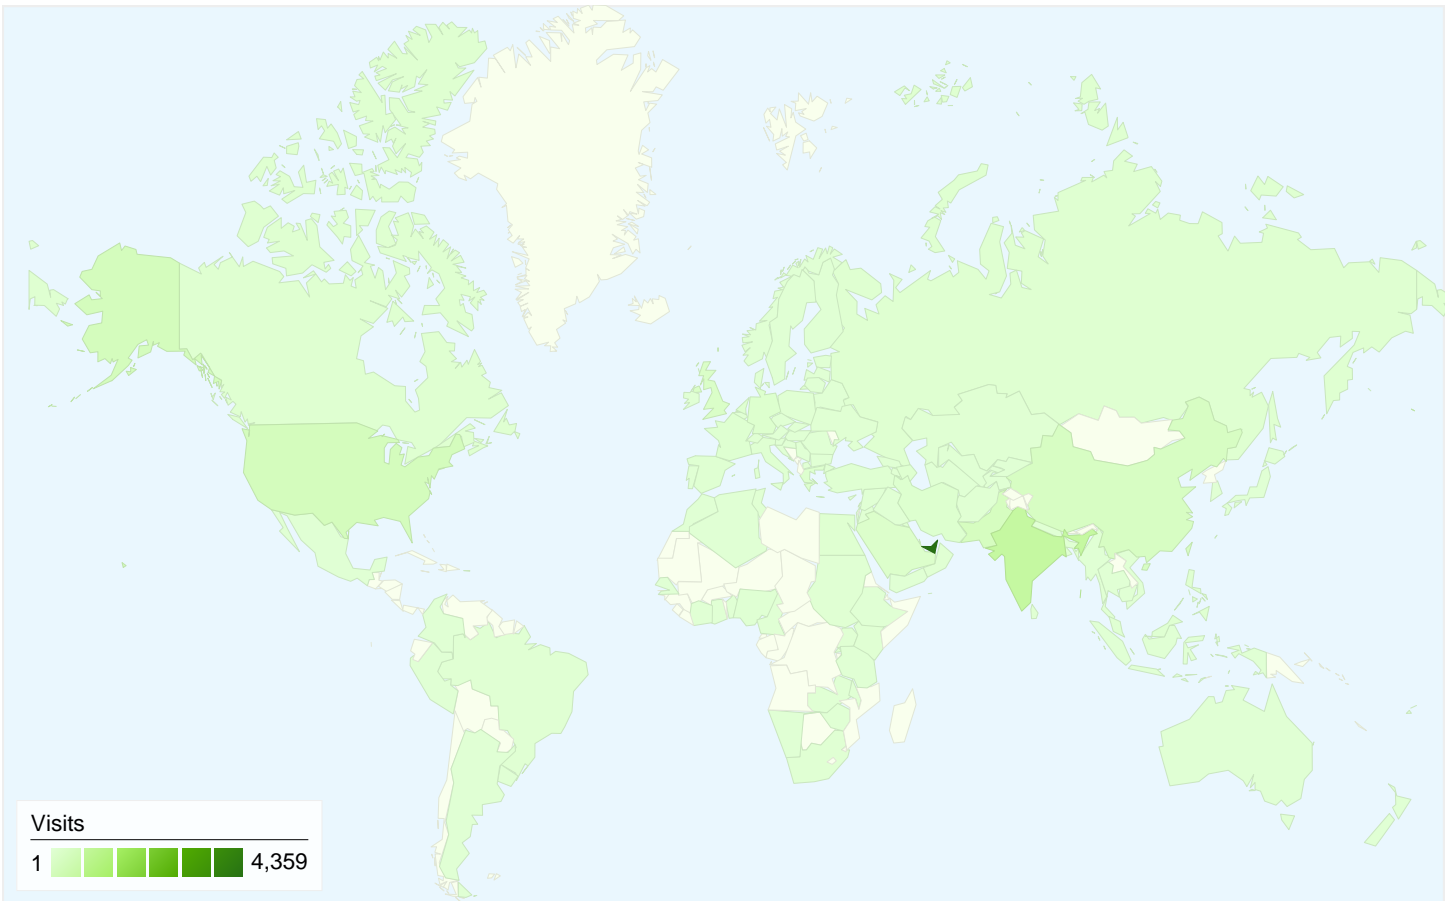

**Visitors**  
**6,095**

**Map Overlay**

**Traffic Sources Overview**

**Content Overview**

Pages	Pageviews	% Pageviews
/index.php?ID=Logistics_Dubai	12,581	29.99%
/index.php?ID=Transportation_	3,396	8.09%
/index.php?ID=Freight_Dubai	3,045	7.26%
/index.php?ID=Warehousing_D	2,484	5.92%
/	1,433	3.42%

**6,095 people visited this site**

 **7,716** Visits

 **6,095** Absolute Unique Visitors

 **41,955** Pageviews

 **5.44** Average Pageviews

 **00:05:38** Time on Site

 **44.08%** Bounce Rate

 **78.88%** New Visits

**Technical Profile**

Browser	Visits	% visits
Internet Explorer	3,769	48.85%
Chrome	1,858	24.08%
Firefox	1,430	18.53%
Safari	328	4.25%
Opera	226	2.93%

All traffic sources sent a total of 7,716 visits

<span style="color: blue;">■</span> Search Engines	6,142.00 (79.60%)
<span style="color: green;">■</span> Direct Traffic	791.00 (10.25%)
<span style="color: orange;">■</span> Referring Sites	783.00 (10.15%)

**7,716 visits came from 113 countries/territories**

Site Usage

Country/Territory	Visits	Pages/Visit	Avg. Time on Site	% New Visits	Bounce Rate
United Arab Emirates	4,359	5.83	00:05:55	76.81%	43.45%
India	668	5.13	00:05:46	83.68%	40.27%
United States	297	3.18	00:02:21	90.91%	59.26%
Pakistan	268	6.22	00:06:29	85.82%	43.66%
China	225	8.13	00:09:44	61.78%	36.00%
United Kingdom	160	5.40	00:05:02	83.12%	40.00%
Saudi Arabia	123	4.37	00:04:27	82.93%	43.90%
Greece	87	2.67	00:02:13	89.66%	55.17%
Germany	79	4.63	00:05:41	87.34%	40.51%