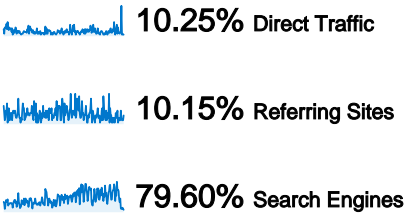

**Site Usage**

**7,716** Visits

**44.08%** Bounce Rate

**41,955** Pageviews

**00:05:38** Avg. Time on Site

**5.44** Pages/Visit

**78.88%** % New Visits

**Visitors Overview**

**Visitors**  
**6,095**

**Map Overlay**

**Traffic Sources Overview**

**Content Overview**

Pages	Pageviews	% Pageviews
/index.php?ID=Logistics_Dubai	12,581	29.99%
/index.php?ID=Transportation_	3,396	8.09%
/index.php?ID=Freight_Dubai	3,045	7.26%
/index.php?ID=Warehousing_D	2,484	5.92%
/	1,433	3.42%

**6,095 people visited this site**

 **7,716** Visits

 **6,095** Absolute Unique Visitors

 **41,955** Pageviews

 **5.44** Average Pageviews

 **00:05:38** Time on Site

 **44.08%** Bounce Rate

 **78.88%** New Visits

**Technical Profile**

Browser	Visits	% visits
Internet Explorer	3,769	48.85%
Chrome	1,858	24.08%
Firefox	1,430	18.53%
Safari	328	4.25%
Opera	226	2.93%

All traffic sources sent a total of 7,716 visits

<span style="color: blue;">■</span> Search Engines	6,142.00 (79.60%)
<span style="color: green;">■</span> Direct Traffic	791.00 (10.25%)
<span style="color: orange;">■</span> Referring Sites	783.00 (10.15%)