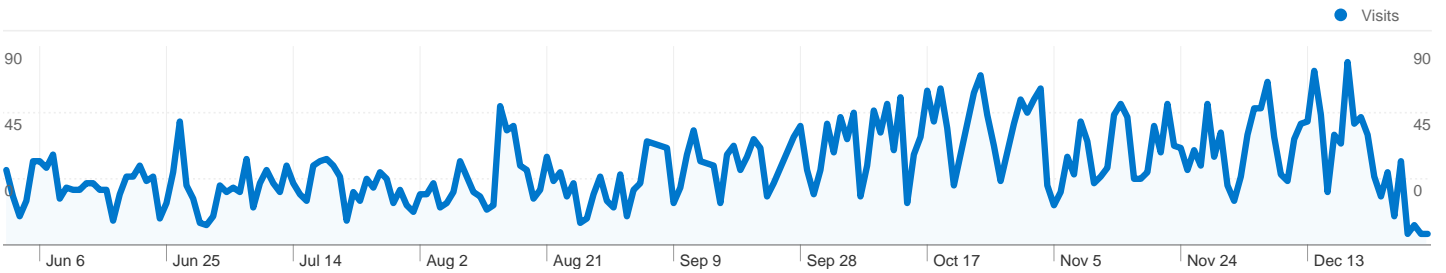

**Site Usage**

**7,716** Visits

**44.08%** Bounce Rate

**41,955** Pageviews

**00:05:38** Avg. Time on Site

**5.44** Pages/Visit

**78.88%** % New Visits

**Visitors Overview**

**6,095 people visited this site**

 **7,716** Visits

 **6,095** Absolute Unique Visitors

 **41,955** Pageviews

 **5.44** Average Pageviews

 **00:05:38** Time on Site

 **44.08%** Bounce Rate

 **78.88%** New Visits

**Technical Profile**

Browser	Visits	% visits
Internet Explorer	3,769	48.85%
Chrome	1,858	24.08%
Firefox	1,430	18.53%
Safari	328	4.25%
Opera	226	2.93%

All traffic sources sent a total of 7,716 visits

<span style="color: blue;">■</span> Search Engines	6,142.00 (79.60%)
<span style="color: green;">■</span> Direct Traffic	791.00 (10.25%)
<span style="color: orange;">■</span> Referring Sites	783.00 (10.15%)

**7,716 visits came from 113 countries/territories**

Site Usage

Country/Territory	Visits	Pages/Visit	Avg. Time on Site	% New Visits	Bounce Rate
United Arab Emirates	4,359	5.83	00:05:55	76.81%	43.45%
India	668	5.13	00:05:46	83.68%	40.27%
United States	297	3.18	00:02:21	90.91%	59.26%
Pakistan	268	6.22	00:06:29	85.82%	43.66%
China	225	8.13	00:09:44	61.78%	36.00%
United Kingdom	160	5.40	00:05:02	83.12%	40.00%
Saudi Arabia	123	4.37	00:04:27	82.93%	43.90%
Greece	87	2.67	00:02:13	89.66%	55.17%
Germany	79	4.63	00:05:41	87.34%	40.51%