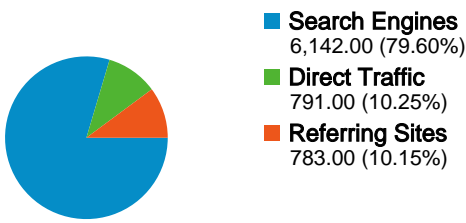

Traffic Sources Overview

Content Overview

Pages	Pageviews	% Pageviews
/index.php?ID=Logistics_Dubai	12,581	29.99%
/index.php?ID=Transportation_	3,396	8.09%
/index.php?ID=Freight_Dubai	3,045	7.26%
/index.php?ID=Warehousing_D	2,484	5.92%
/	1,433	3.42%