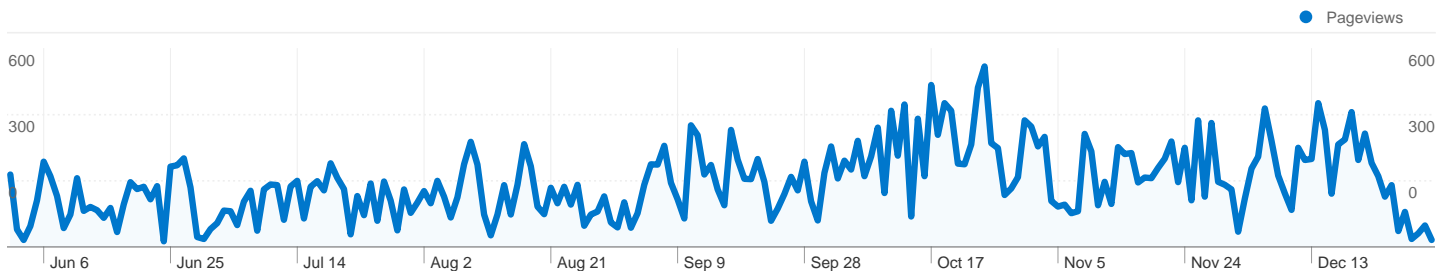

Pages on this site were viewed a total of 41,955 times

41,955 Pageviews

27,176 Unique Views

44.08% Bounce Rate

Top Content

Pages	Pageviews	% Pageviews
/index.php?ID=Logistics_Dubai	12,581	29.99%
/index.php?ID=Transportation_Dubai	3,396	8.09%
/index.php?ID=Freight_Dubai	3,045	7.26%
/index.php?ID=Warehousing_Dubai	2,484	5.92%
/	1,433	3.42%