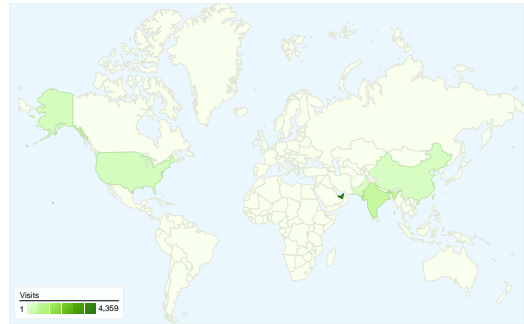

**Site Usage**

**7,716** Visits

**44.08%** Bounce Rate

**41,955** Pageviews

**00:05:38** Avg. Time on Site

**5.44** Pages/Visit

**78.88%** % New Visits

**Visitors Overview**

**Visitors**  
**6,095**

**Map Overlay**

**Traffic Sources Overview**

**Content Overview**

Pages	Pageviews	% Pageviews
/index.php?ID=Logistics_Dubai	12,581	29.99%
/index.php?ID=Transportation_	3,396	8.09%
/index.php?ID=Freight_Dubai	3,045	7.26%
/index.php?ID=Warehousing_D	2,484	5.92%
/	1,433	3.42%

**6,095 people visited this site**

 **7,716** Visits

 **6,095** Absolute Unique Visitors

 **41,955** Pageviews

 **5.44** Average Pageviews

 **00:05:38** Time on Site

 **44.08%** Bounce Rate

 **78.88%** New Visits

**7,716 visits came from 113 countries/territories**

Site Usage

Country/Territory	Visits	Pages/Visit	Avg. Time on Site	% New Visits	Bounce Rate
United Arab Emirates	4,359	5.83	00:05:55	76.81%	43.45%
India	668	5.13	00:05:46	83.68%	40.27%
United States	297	3.18	00:02:21	90.91%	59.26%
Pakistan	268	6.22	00:06:29	85.82%	43.66%
China	225	8.13	00:09:44	61.78%	36.00%
United Kingdom	160	5.40	00:05:02	83.12%	40.00%
Saudi Arabia	123	4.37	00:04:27	82.93%	43.90%
Greece	87	2.67	00:02:13	89.66%	55.17%
Germany	79	4.63	00:05:41	87.34%	40.51%